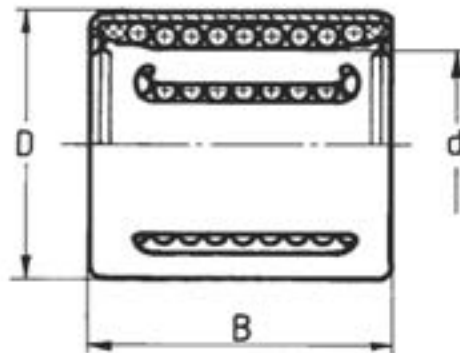

# ECO COMPACT BALL BUSHINGS

These compact ball bushings offer a fully re-circulating ball bushing in minimum space.

For housings to suit, see AG27- series. Use with hardened ground shaft and end support series WB58-

PART	d	D	B	C (N)	C <sub>0</sub> (N)	Weight (g)
KH0622PP	6	12	22	400	240	7
KH0824PP	8	15	24	440	280	12
KH1026PP	10	17	26	500	370	14.5
KH1228PP	12	19	28	620	520	18.5
KH1428PP	14	21	28	620	520	20.5
KH1630PP	16	24	30	800	620	27.5
KH2030PP	20	28	30	950	790	32.5
KH2540PP	25	35	40	1990	1670	66
KH3050PP	30	40	50	2800	2700	95
KH4060PP	40	52	60	4400	4450	182
KH5070PP	50	62	70	5000	6300	252